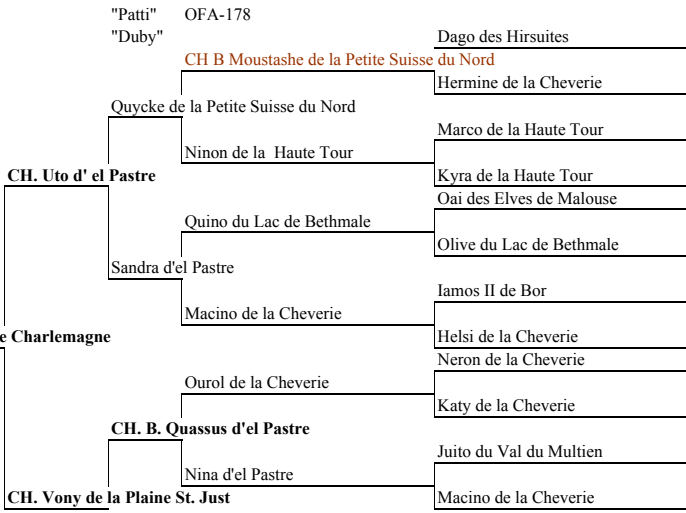

The Bailywick's Renoir
 CH.The Bailywick's Robespierre
 CH.The Bailywick's Rodin
 The Bailywick's Rousseau
 CH.The Bailywick's Rendez-Vous
 The Bailywick's Rouge Dubonnet

"Ren"
 "Pierre"
 "Gus"
 "Brie"
 "Patti"
 "Duby"

DOB:8/30/80 Black
 Breeders:

Drs. M.Lana Sheer & J. Peter Jesson

CH. Just Tigger de Charlemagne

"Patti"

The Bailywick's Renoir
 CH.The Bailywick's Robespierre
 CH.The Bailywick's Rodin, Rass. Select
 The Bailywick's Rousseau
 CH.The Bailywick's Rendez-Vous OFA
 The Bailywick's Rouge Dubonnet