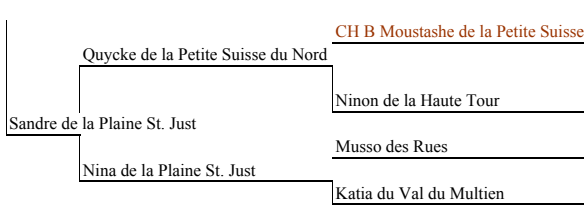

The Bailywick's Renoir
 CH.The Bailywick's Robespierre
 CH.The Bailywick's Rodin
 The Bailywick's Rousseau
 CH.The Bailywick's Rendez-Vous
 The Bailywick's Rouge Dubonnet

"Ren"
 "Pierre"
 "Gus"
 "Brie"
 "Patti"
 "Duby"

DOB:8/30/80 Black
 Breeders:

Drs. M.Lana Sheer & J. Peter Jesson

CH. Just Tigger de Charlemagne

"Patti"

The Bailywick's Renoir
 CH.The Bailywick's Robespierre
 CH.The Bailywick's Rodin, Rass. Select
 The Bailywick's Rousseau
 CH.The Bailywick's Rendez-Vous OFA
 The Bailywick's Rouge Dubonnet